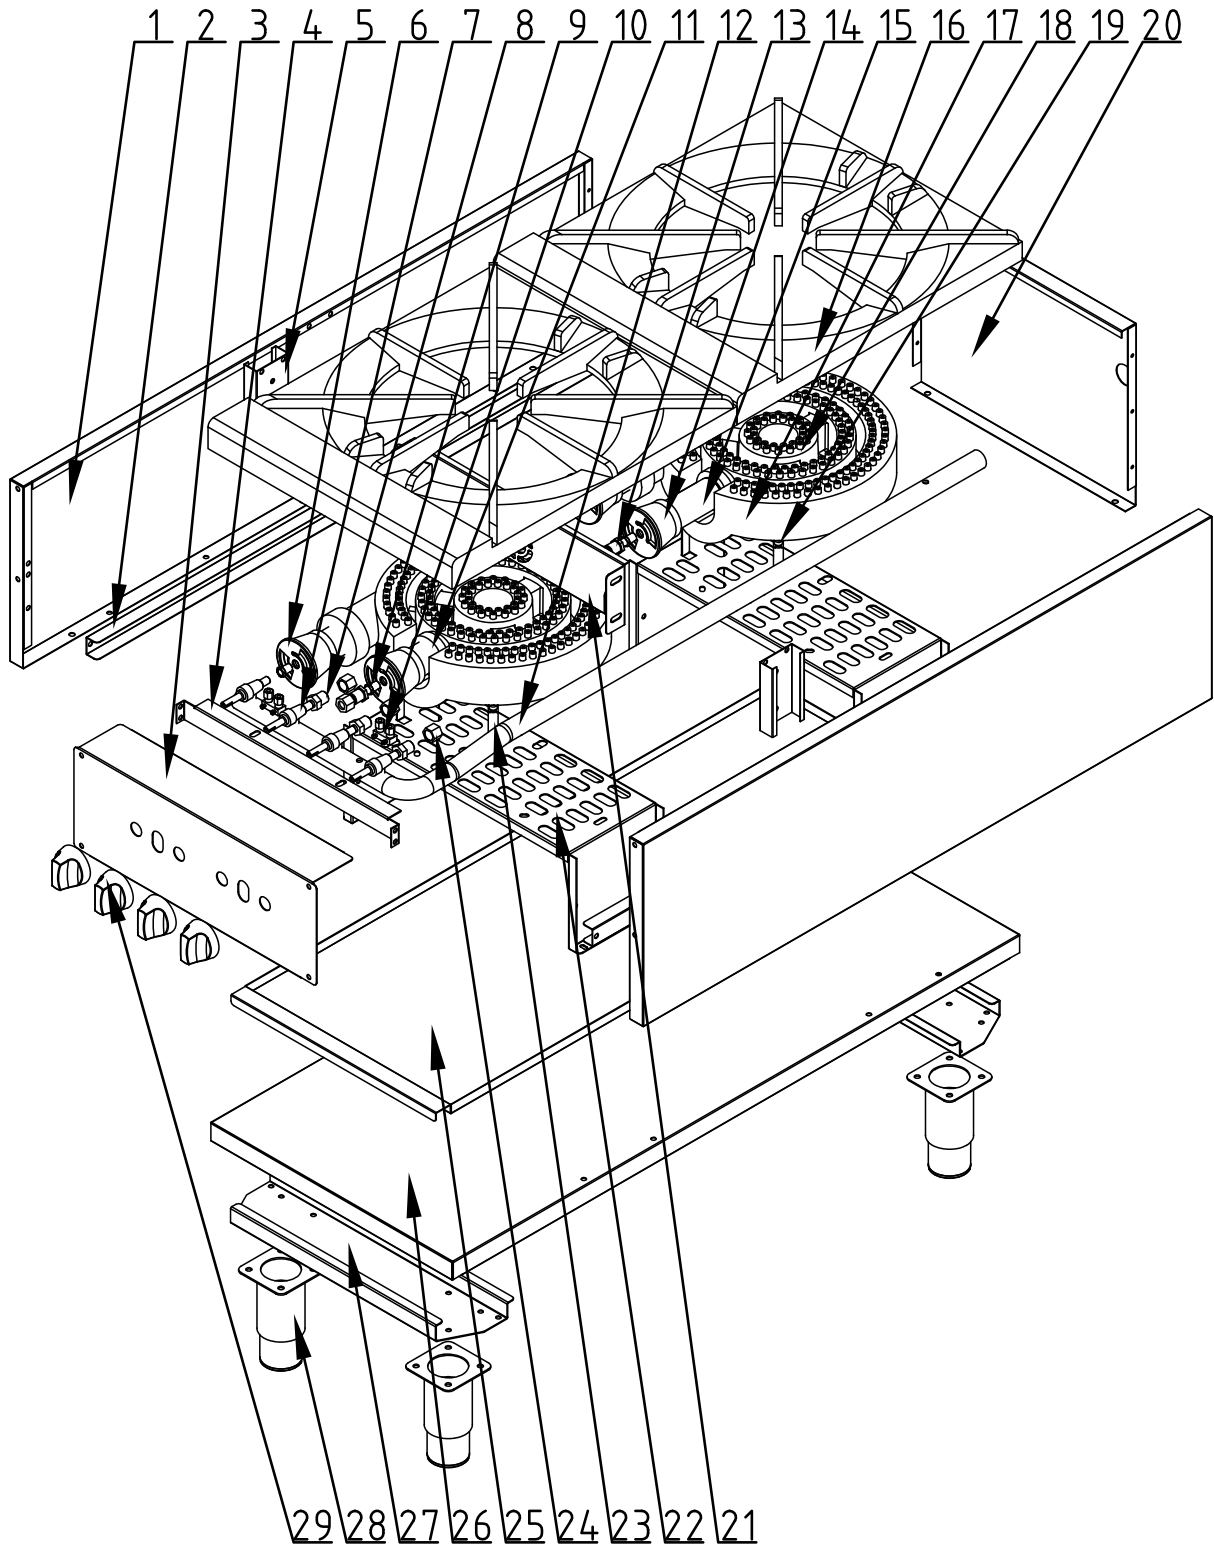

# Parts Breakdown

Model CE-CN-1060-S 37529

# Parts Breakdown

---

## Model CE-CN-1060-S 37529

Item No.	Description	Position	Item No.	Description	Position	Item No.	Description	Position
70248	Body Sides for 37529	1	70258	Connection Pipe-Short for 37529	11	70268	Nozzle Supporter for 37529	21
70249	Drip Pan Rail for 37529	2	70259	Gas Pipe for 37529	12	70269	Burner Supporter for 37529	22
70250	Front Panel for 37529	3	70260	Nozzle Join Part B for 37529	13	70270	Pilot Supporter for 37529	23
70251	Gas Pipe Holder for 37529	4	70261	Join Part for 37529	14	70271	M16 x 1.25 Nut with Dia 10 for 37529	24
70252	Body Sides Support for 37529	5	70262	Connection Pipe-Long for 37529	15	70272	Drip Pan for 37529	25
70253	Adjustable Regulator for 37529	6	70263	Top Grates for 37529	16	70273	Lower Body Panel for 37529	26
70254	Gas Valve for 37529	7	70264	Outer Burner for 37529	17	70274	Adjustable Feet Support for 37529	27
70255	Nozzle Join Part A for 37529	8	70265	Inner Burner for 37529	18	70275	Feet for 37529	28
70256	Nozzle for 37529	9	70266	Pilot Igniter for 37529	19	70276	Knob for 37529	29
70257	Gas Pilot Valve for 37529	10	70267	Body Back for 37529	20			